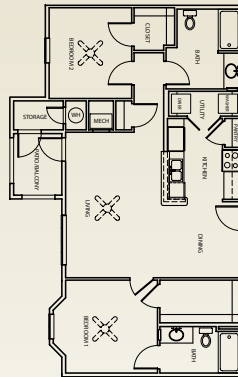

1 bedroom / 1 bath

2 bedroom / 2 bath

2 bedroom / 2 bath
w/ wrapped balcony

Call Today! (228) 604-2484

Baywood Place is located at:
1900 Switzer Road.
Gulfport, MS 39507

Directions

From I-10 take exit 38 (MS-605) South
Turn left at Lorraine Road.
Turn left at Magnolia Street. Turn left at Pine Street.
Pine St. turns right and becomes Switzer Road.
Baywood Place Apartments is located on the left