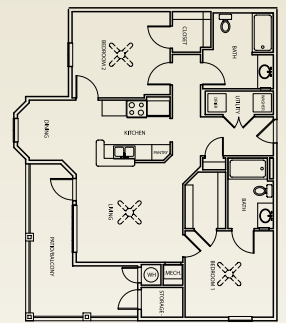

1 bedroom / 1 bath

2 bedroom / 2 bath

2 bedroom / 2 bath
w/ wrapped balcony

Call Today! (228) 604-2484

Baywood Place is located at:
1900 Switzer Road.
Gulfport, MS 39507

Directions

From I-10 take exit 38 (MS-605) South
Turn left at Lorraine Road.
Turn left at Magnolia Street. Turn left at Pine Street.
Pine St. turns right and becomes Switzer Road.
Baywood Place Apartments is located on the left