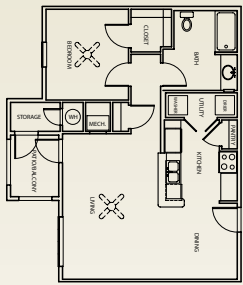

1 bedroom / 1 bath

2 bedroom / 2 bath

2 bedroom / 2 bath
w/ wrapped balcony

Call Today! (228) 604-2484

Baywood Place is located at:
1900 Switzer Road.
Gulfport, MS 39507

Directions

From I-10 take exit 38 (MS-605) South
Turn left at Lorraine Road.
Turn left at Magnolia Street. Turn left at Pine Street.
Pine St. turns right and becomes Switzer Road.
Baywood Place Apartments is located on the left